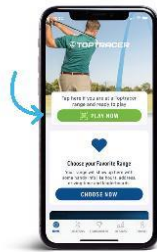

GET THE APP

► How to download and set up the **TOPTRACER RANGE APP** on your mobile device.

1

Open the **App Store** or **Google Play** on your device.

2

Download the **Toptracer Range app**. (Or scan **QR Code** below.)

3

Open the app and select **Sign Up**. Follow prompts on screen.

🗑️ **OUT WITH THE OLD** We've retired our previous app, **Toptracer Range Handheld**. Go ahead and delete it from your device!

4

After entering your email, password and profile name, select the green **Play Now** button.

5

FOR COVERED RANGES

Scan **QR Code** on bay screen to connect your profile to your bay.

6

FOR UNCOVERED RANGES

Select **Play Mobile**, then select **Locate Position**. Follow prompts.

YOU'RE ALL SET! SELECT GAMES AND PLAY

📍 **PRO TIP** When you get to your spot on the range, enable the microphone on your device and record a few shots. It'll help the system locate your position.

GAME ON!

Tailor your range experience by playing the following Toptracer Range game modes: